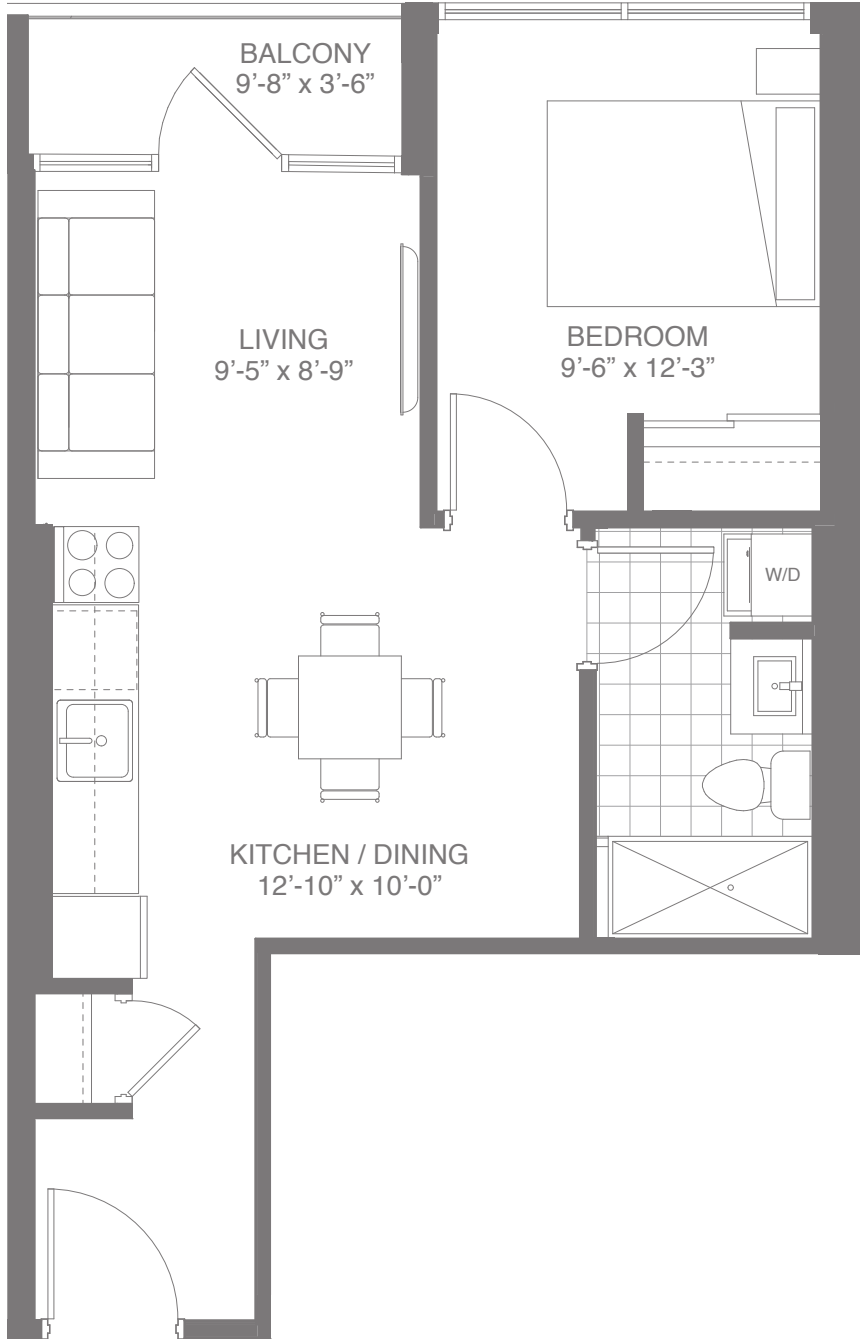

530

ONE BEDROOM

SUITE 1C: 496 SQ.FT. BALCONY: 34 SQ.FT. TOTAL: 530 SQ.FT.

dtk
condos

SUITE LOCATION

Plans and specifications are subject to change without notice. Actual usable floor space may vary from stated floor area. Illustrations are artists concept only and may show optional features not included in base price. See sales representative for further information. E. & O. E.