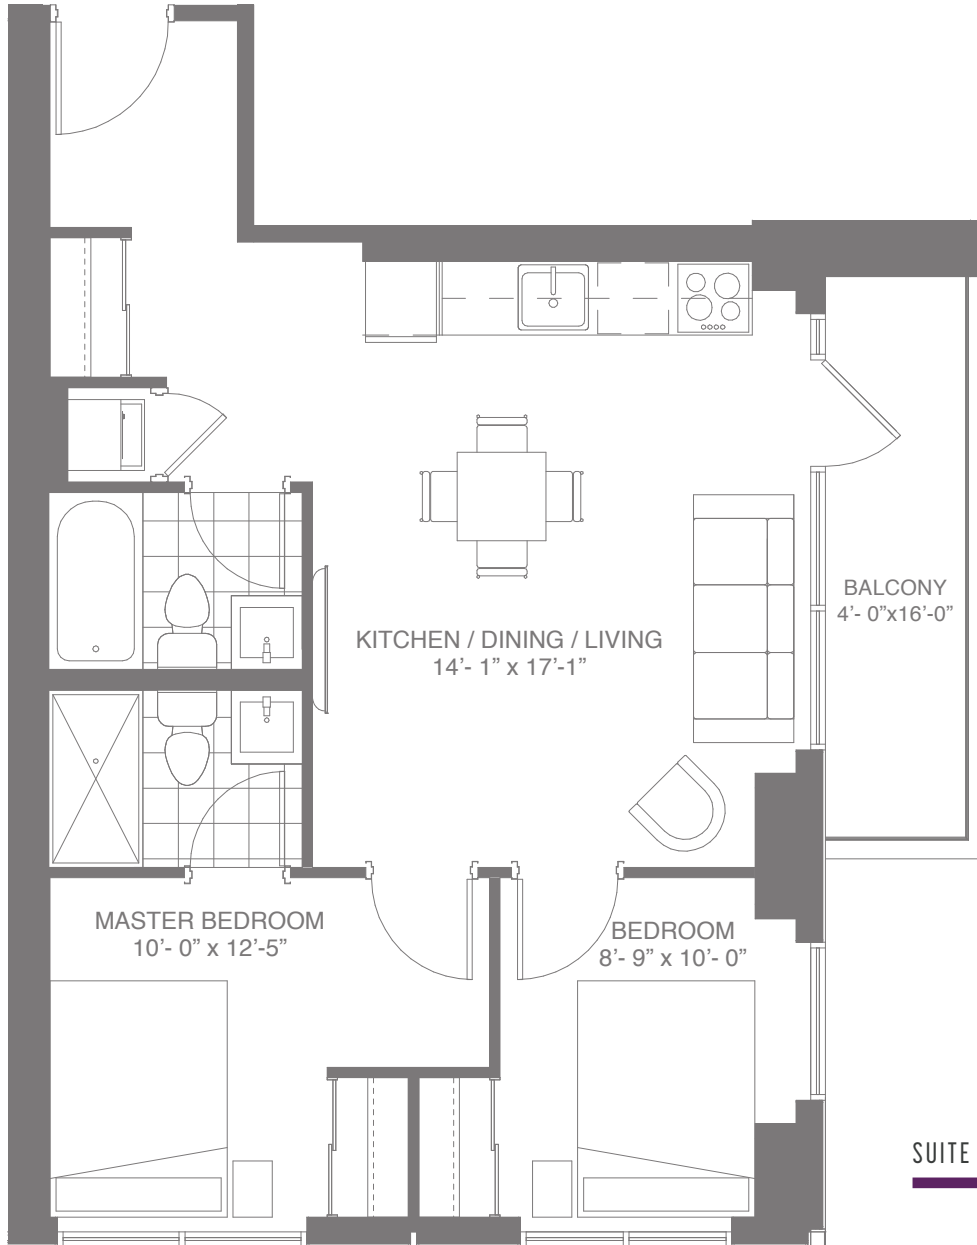

754

TWO BEDROOMS

SUITE 2B: 690 SQ.FT. BALCONY: 72 SQ.FT.* TOTAL: 754 SQ.FT.

dtk
condos

*BALCONY SIZES VARY BY FLOOR. SEE SALES REPRESENTATIVE FOR DETAILS

SUITE LOCATION

DUKE STREET EAST

Plans and specifications are subject to change without notice. Actual usable floor space may vary from stated floor area. Illustrations are artists concept only and may show optional features not included in base price. See sales representative for further information. E. & O. E.