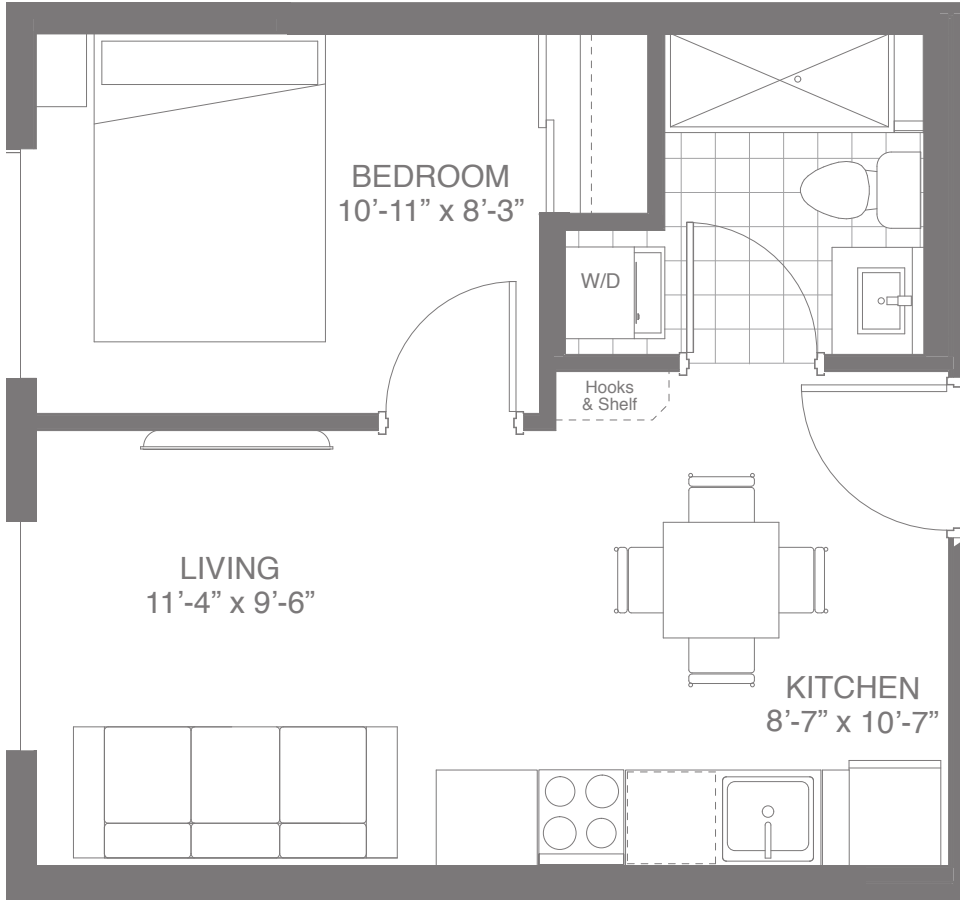

402

ONE BEDROOM
SUITE 1D: 402 SQ.FT.

dtk
condos

SUITE LOCATION

Plans and specifications are subject to change without notice. Actual usable floor space may vary from stated floor area. Illustrations are artists concept only and may show optional features not included in base price. See sales representative for further information. E. & O. E.