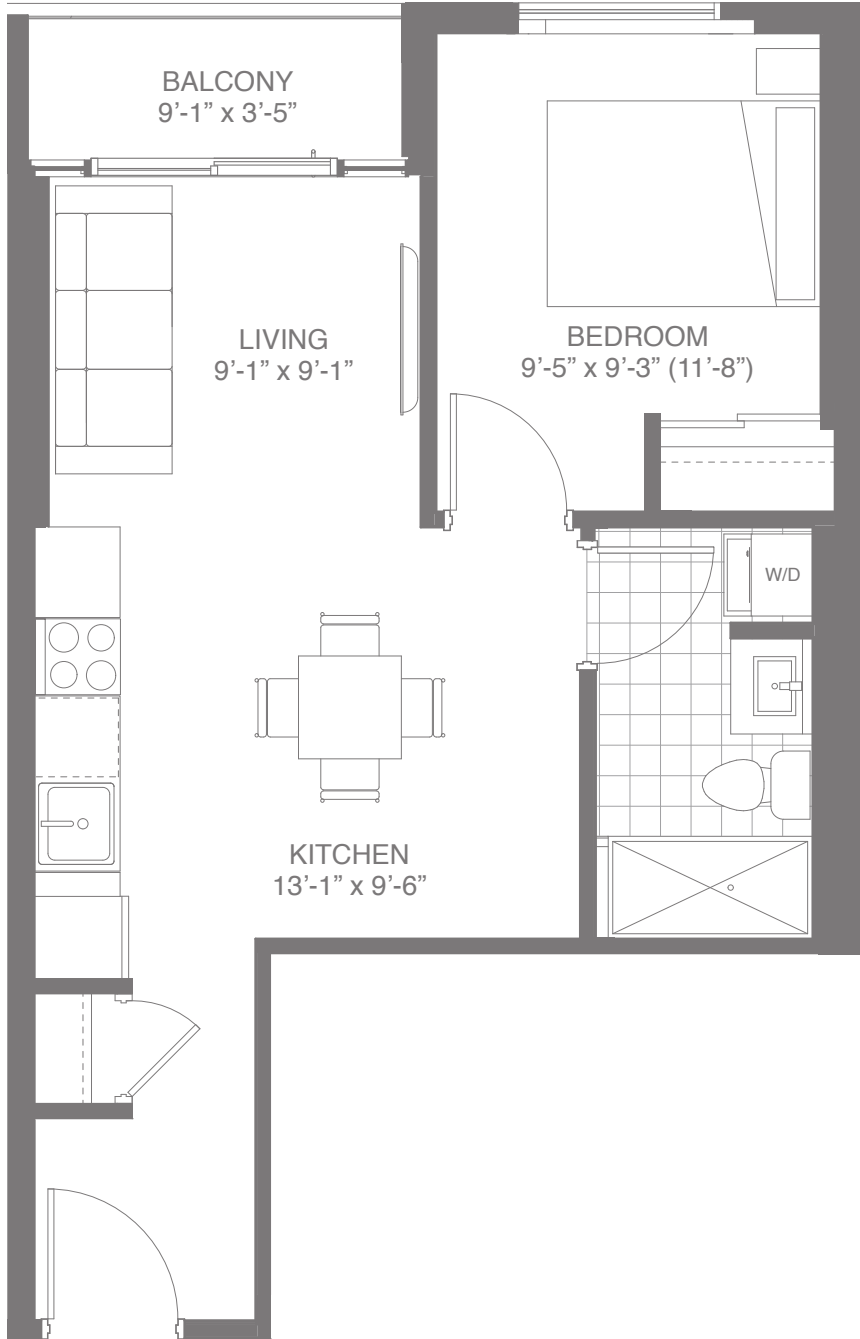

534

ONE BEDROOM

SUITE 1C: 498 SQ.FT. BALCONY: 36 SQ.FT. TOTAL: 534 SQ.FT.

dtk
condos

SUITE LOCATION

Plans and specifications are subject to change without notice. Actual usable floor space may vary from stated floor area. Illustrations are artists concept only and may show optional features not included in base price. See sales representative for further information. E. & O. E.