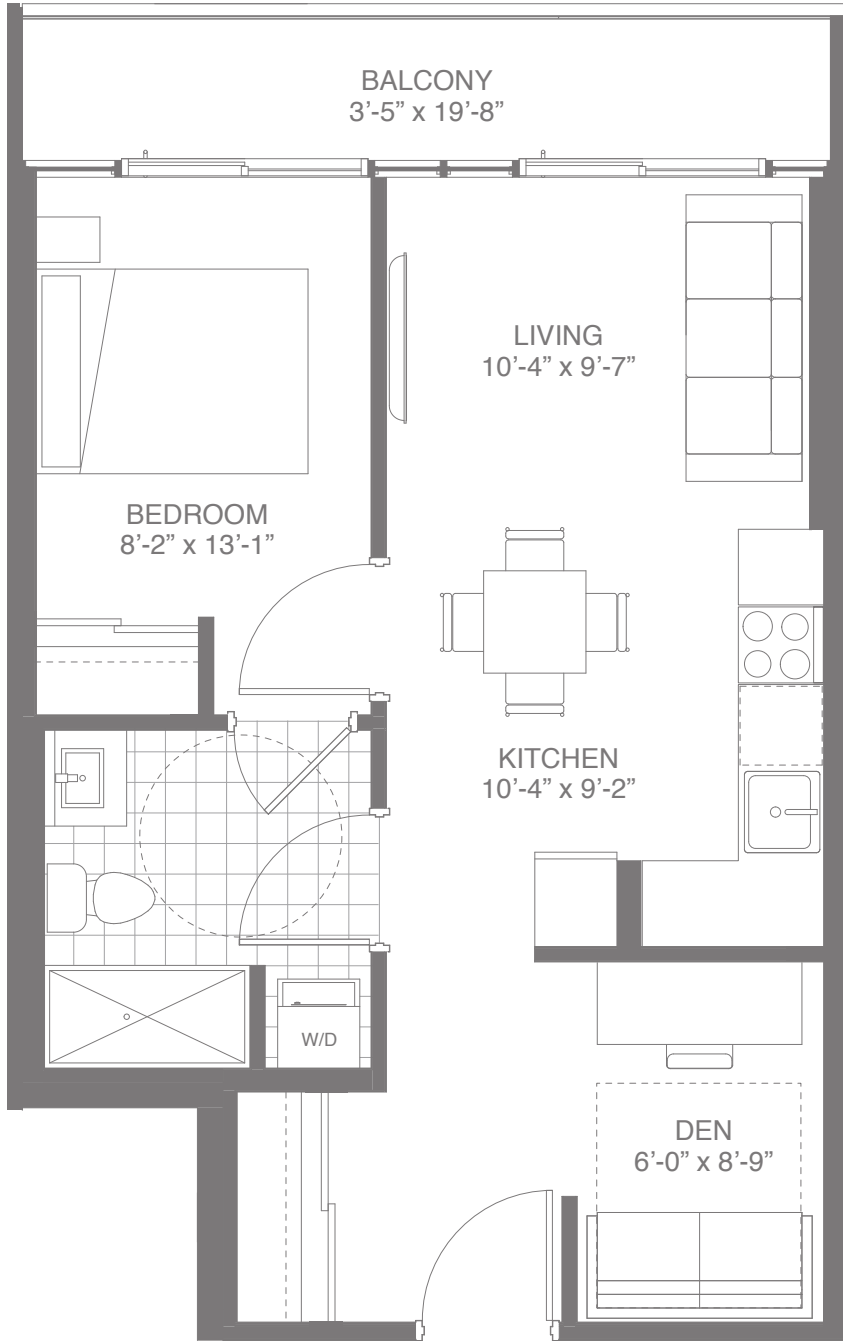

633

ONE BEDROOM + DEN [ACCESSIBLE SUITE]
SUITE 1B: 555 SQ.FT. BALCONY: 78 SQ.FT. TOTAL: 633 SQ.FT.

dtk
condos

SUITE LOCATION

Plans and specifications are subject to change without notice. Actual usable floor space may vary from stated floor area. Illustrations are artists concept only and may show optional features not included in base price. See sales representative for further information. E. & O. E.