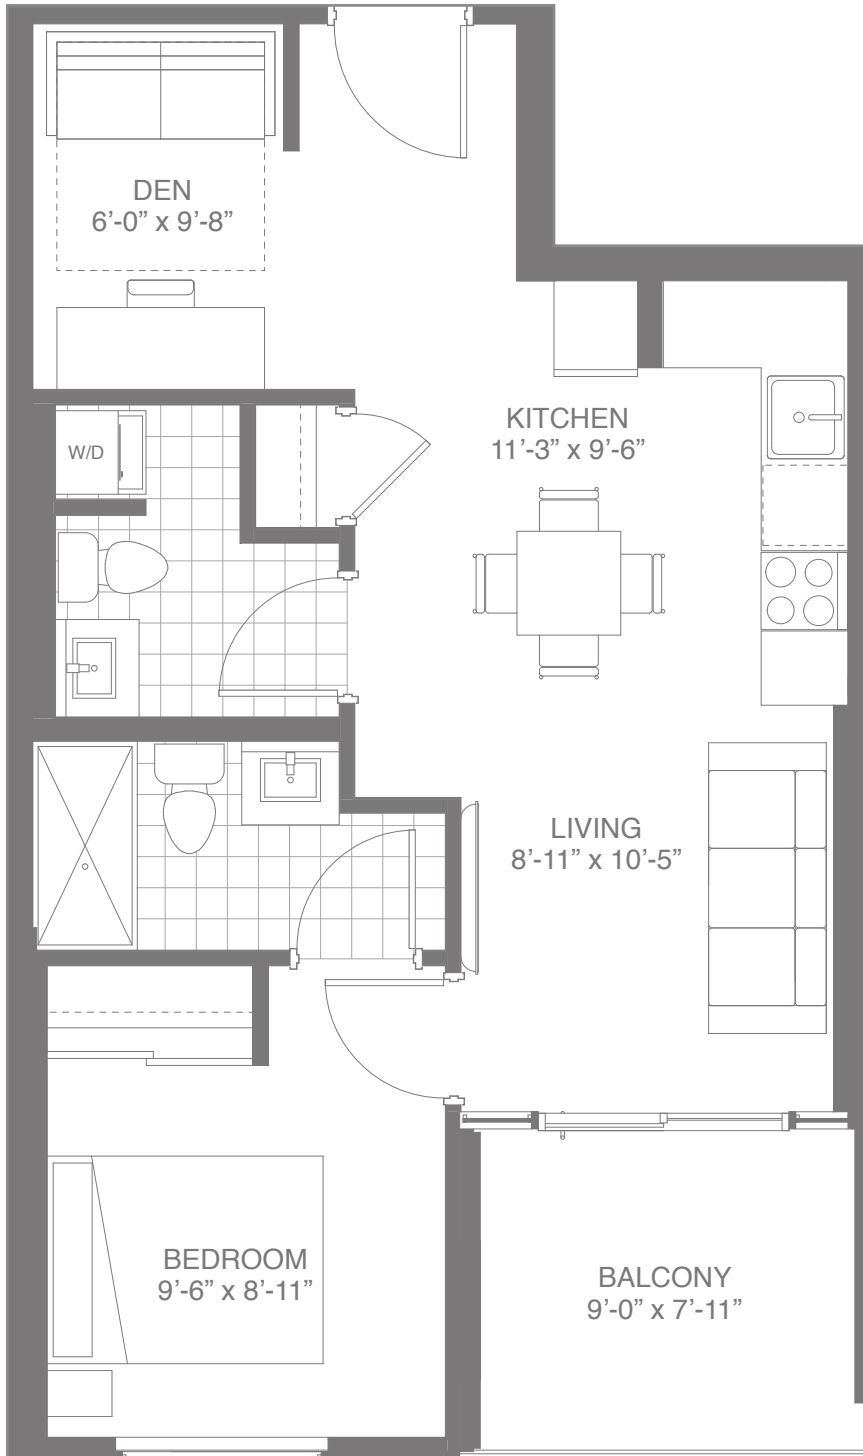

664

ONE BEDROOM + DEN

SUITE 1A: 588 SQ.FT. BALCONY: 76 SQ.FT. TOTAL: 664 SQ.FT.

dtk
condos

SUITE LOCATION

DUKE STREET EAST

Plans and specifications are subject to change without notice. Actual usable floor space may vary from stated floor area. Illustrations are artists concept only and may show optional features not included in base price. See sales representative for further information. E. & O. E.