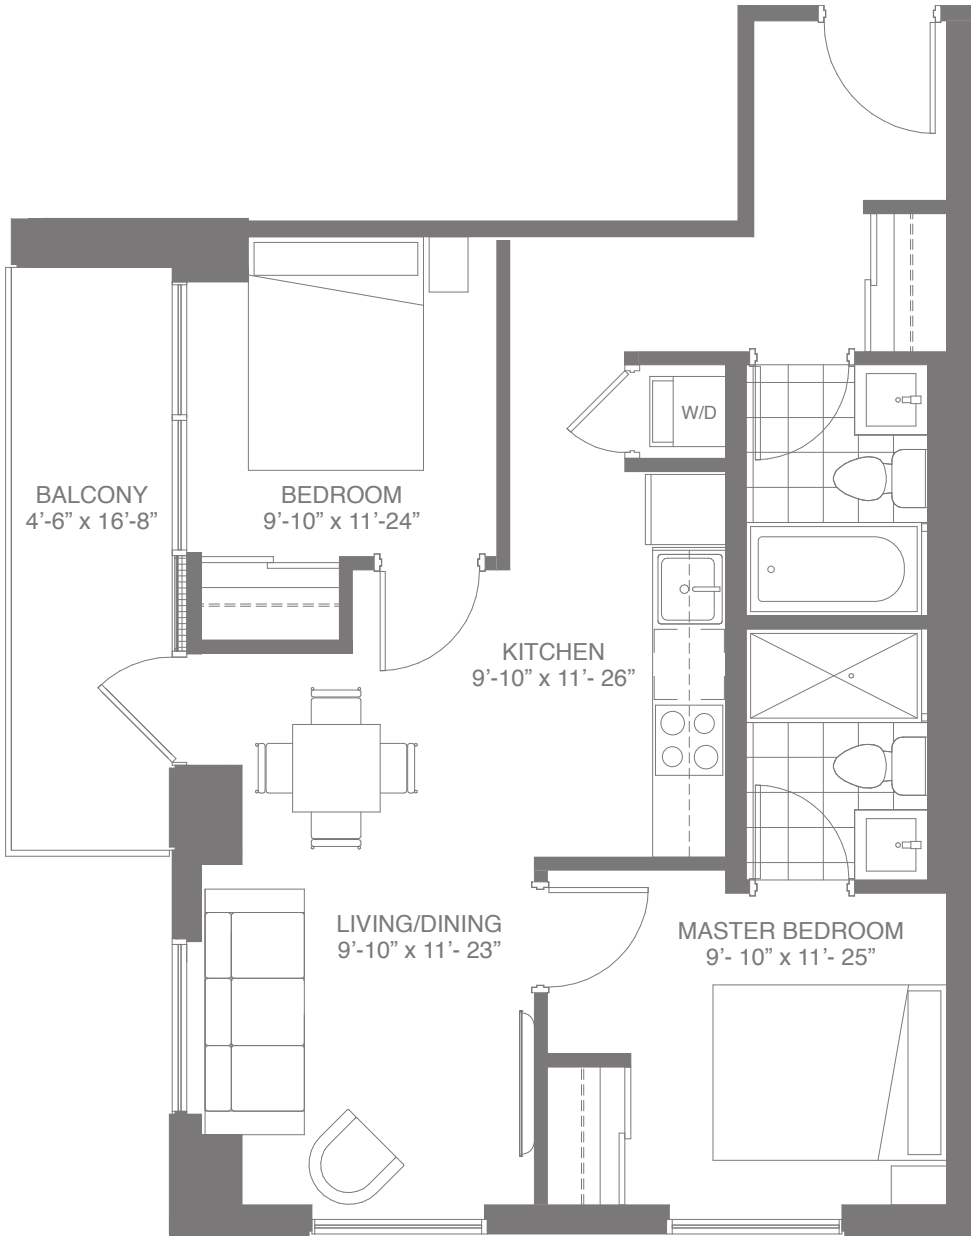

765

TWO BEDROOMS

SUITE 2A: 690 SQ.FT. BALCONY: 75 SQ.FT.\* TOTAL: 765 SQ.FT.

dtk  
condos

\*BALCONY SIZES VARY BY FLOOR. SEE SALES REPRESENTATIVE FOR DETAILS

SUITE LOCATION

DUKE STREET EAST →

Plans and specifications are subject to change without notice. Actual usable floor space may vary from stated floor area. Illustrations are artists concept only and may show optional features not included in base price. See sales representative for further information. E. & O. E.