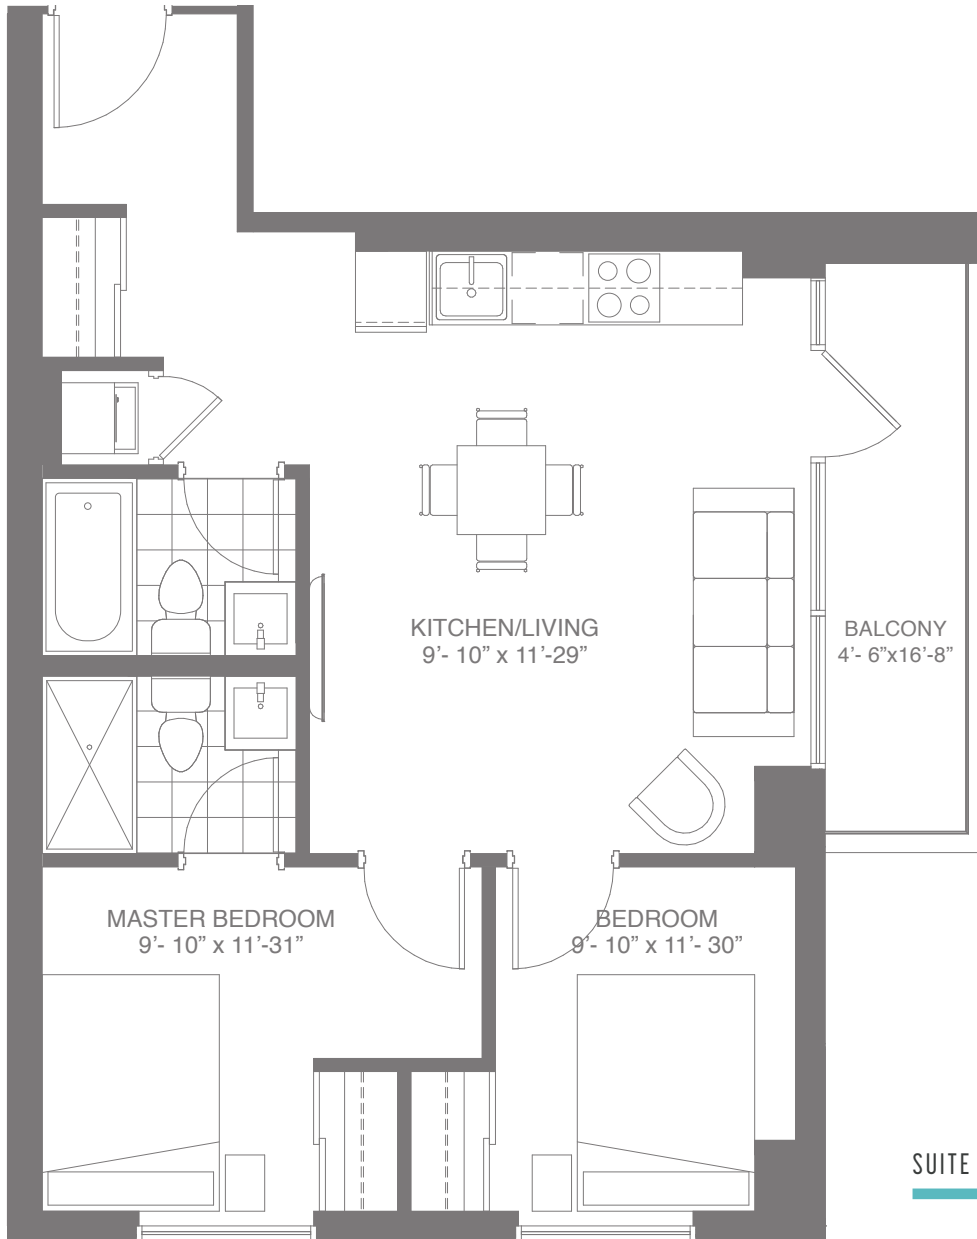

765

TWO BEDROOMS

SUITE 2B: 690 SQ.FT. BALCONY: 75 SQ.FT.* TOTAL: 765 SQ.FT.

dtk
condos

*BALCONY SIZES VARY BY FLOOR. SEE SALES REPRESENTATIVE FOR DETAILS

SUITE LOCATION

DUKE STREET EAST

Plans and specifications are subject to change without notice. Actual usable floor space may vary from stated floor area. Illustrations are artists concept only and may show optional features not included in base price. See sales representative for further information. E. & O. E.