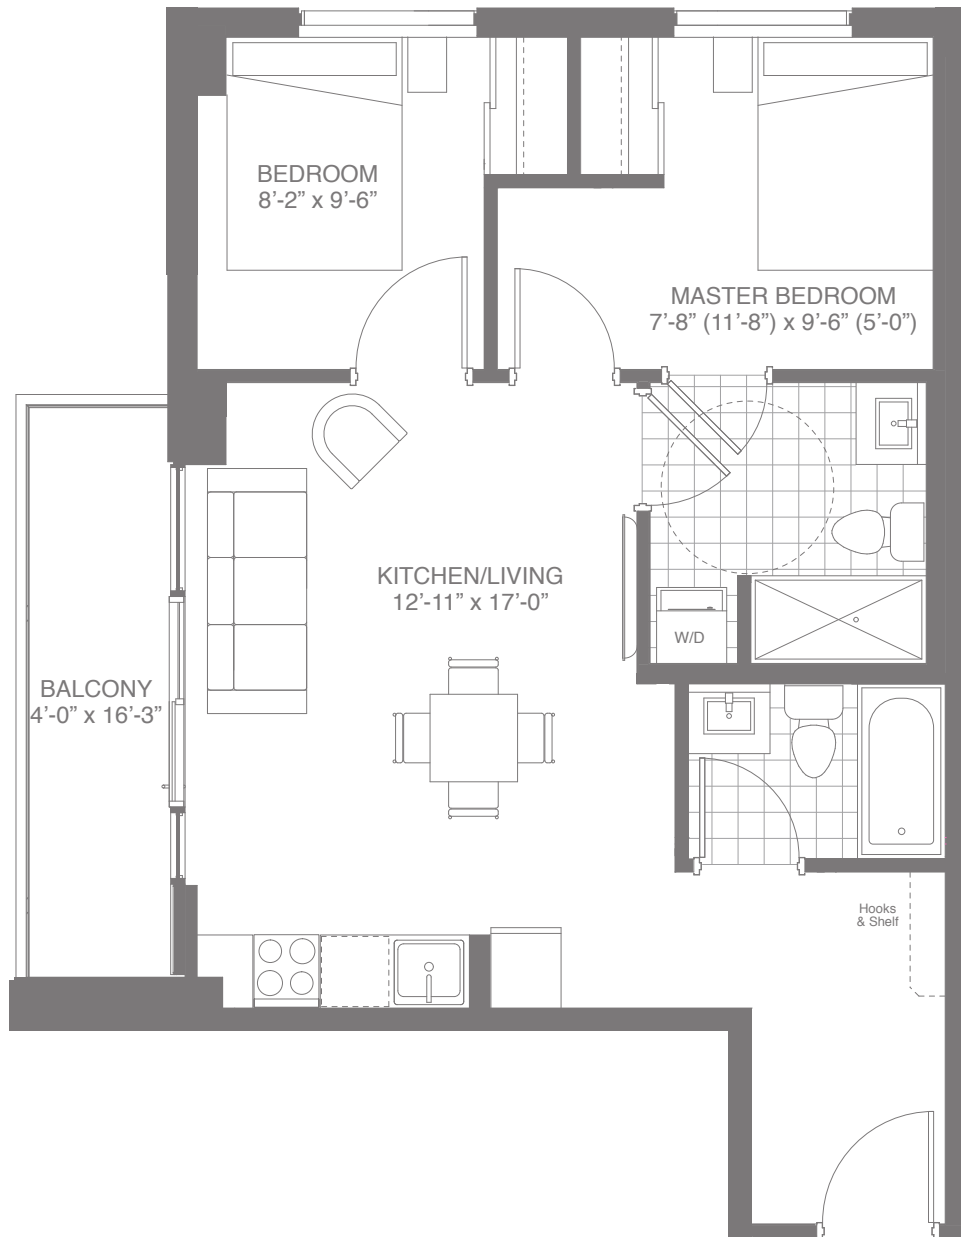

767

TWO BEDROOMS [ACCESSIBLE SUITE]

SUITE 2C: 692 SQ.FT. BALCONY: 75 SQ.FT. TOTAL: 767 SQ.FT.

dtk
condos

SUITE LOCATION

Plans and specifications are subject to change without notice. Actual usable floor space may vary from stated floor area. Illustrations are artists concept only and may show optional features not included in base price. See sales representative for further information. E. & O. E.