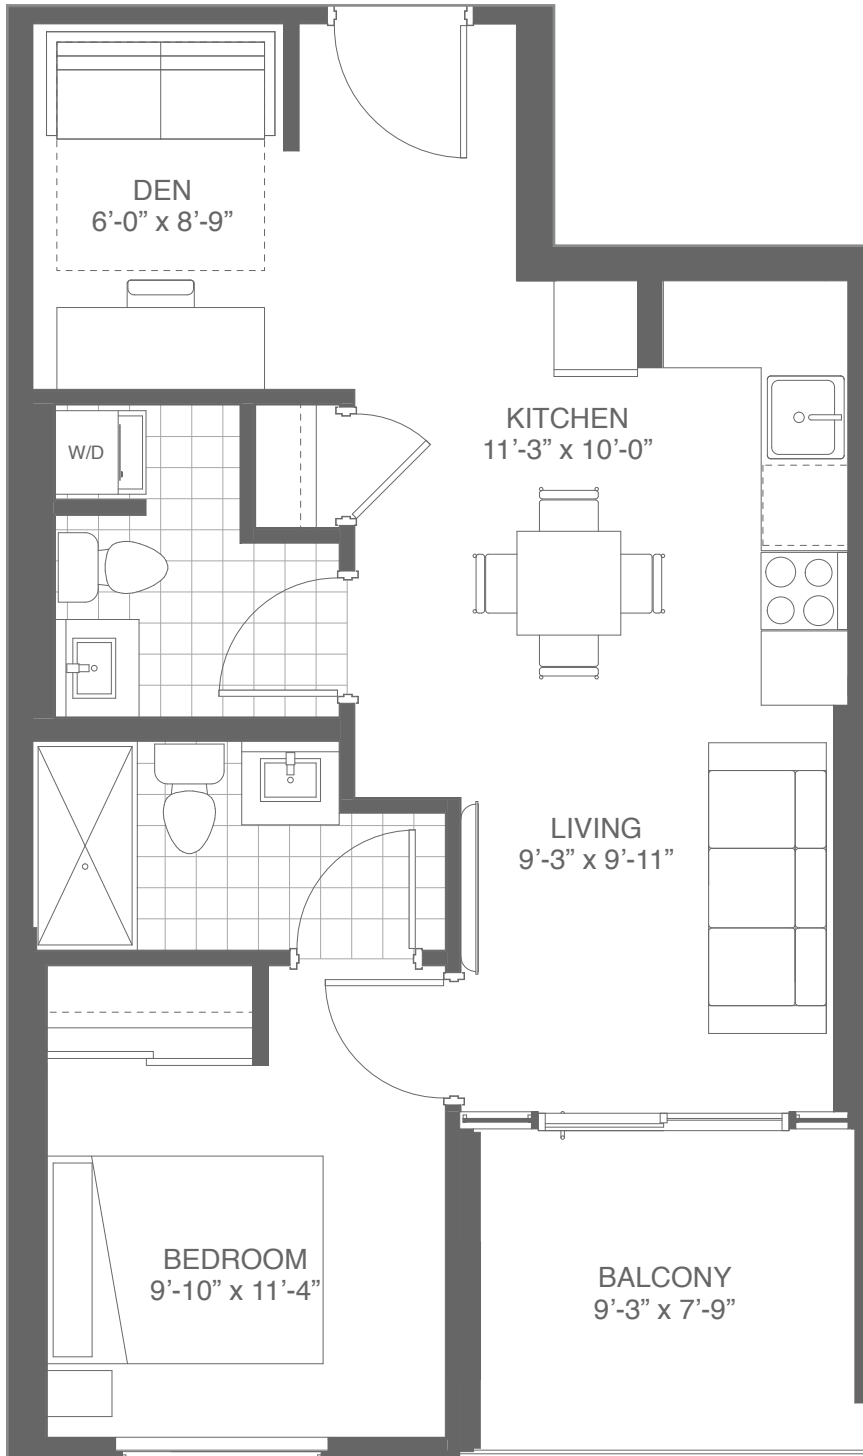

664

ONE BEDROOM + DEN

SUITE 1A: 588 SQ.FT. BALCONY: 76 SQ.FT. TOTAL: 664 SQ.FT.

dtk
condos

SUITE LOCATION

DUKE STREET EAST

Plans and specifications are subject to change without notice. Actual usable floor space may vary from stated floor area. Illustrations are artists concept only and may show optional features not included in base price. See sales representative for further information. E. & O. E.