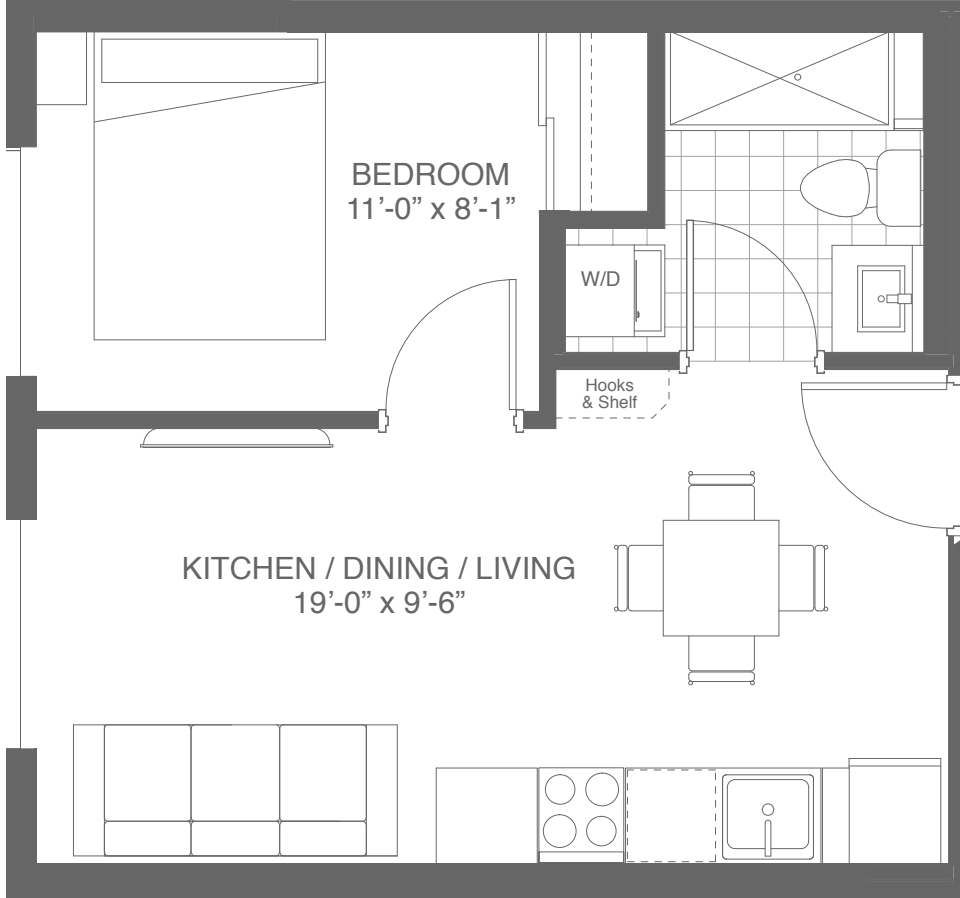

402

ONE BEDROOM
SUITE 1D: 402 SQ.FT.

dtk
condos

SUITE LOCATION

Plans and specifications are subject to change without notice. Actual usable floor space may vary from stated floor area. Illustrations are artists concept only and may show optional features not included in base price. See sales representative for further information. E. & O. E.