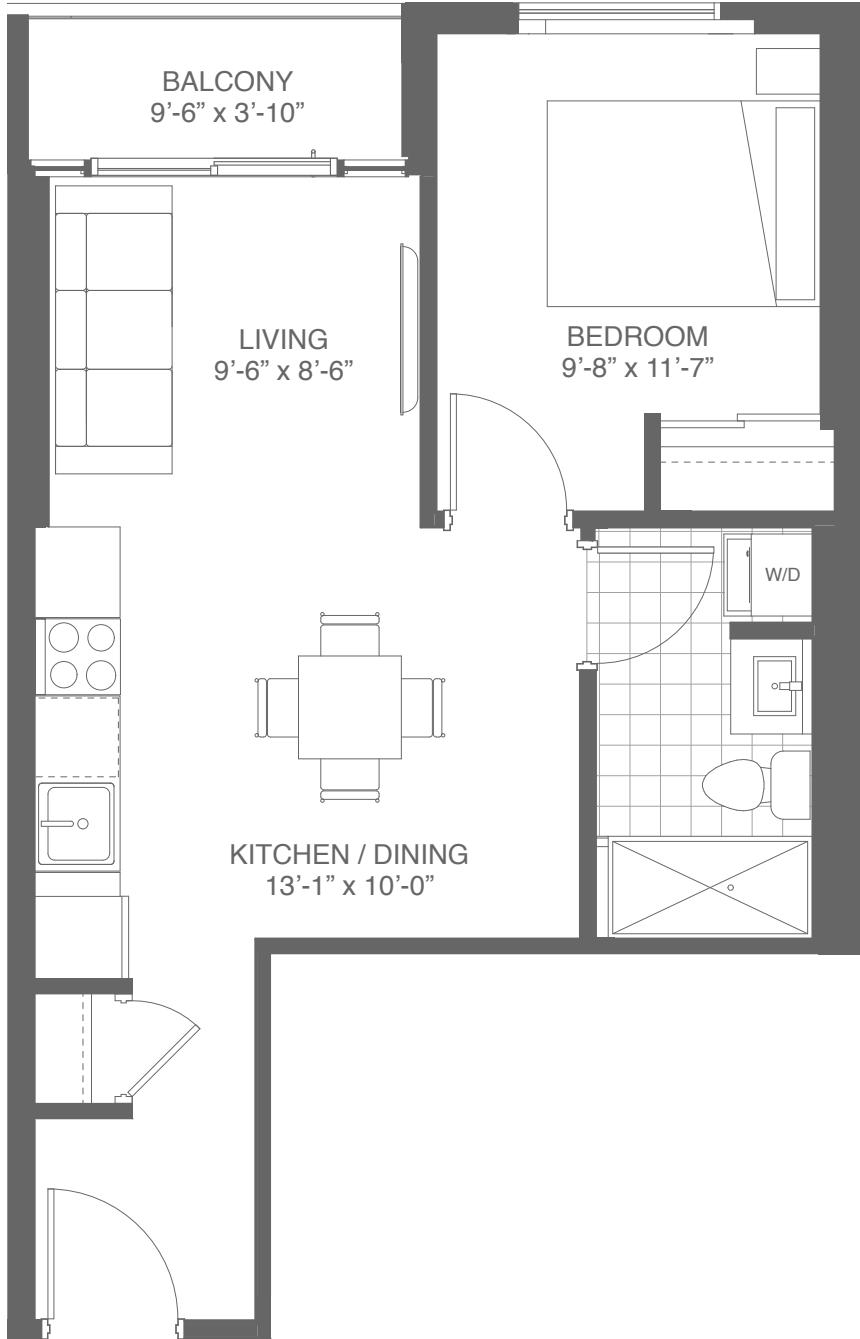

534

ONE BEDROOM

SUITE 1C: 498 SQ.FT. BALCONY: 36 SQ.FT. TOTAL: 534 SQ.FT.

dtk  
condos

SUITE LOCATION

Plans and specifications are subject to change without notice. Actual usable floor space may vary from stated floor area. Illustrations are artists concept only and may show optional features not included in base price. See sales representative for further information. E. & O. E.