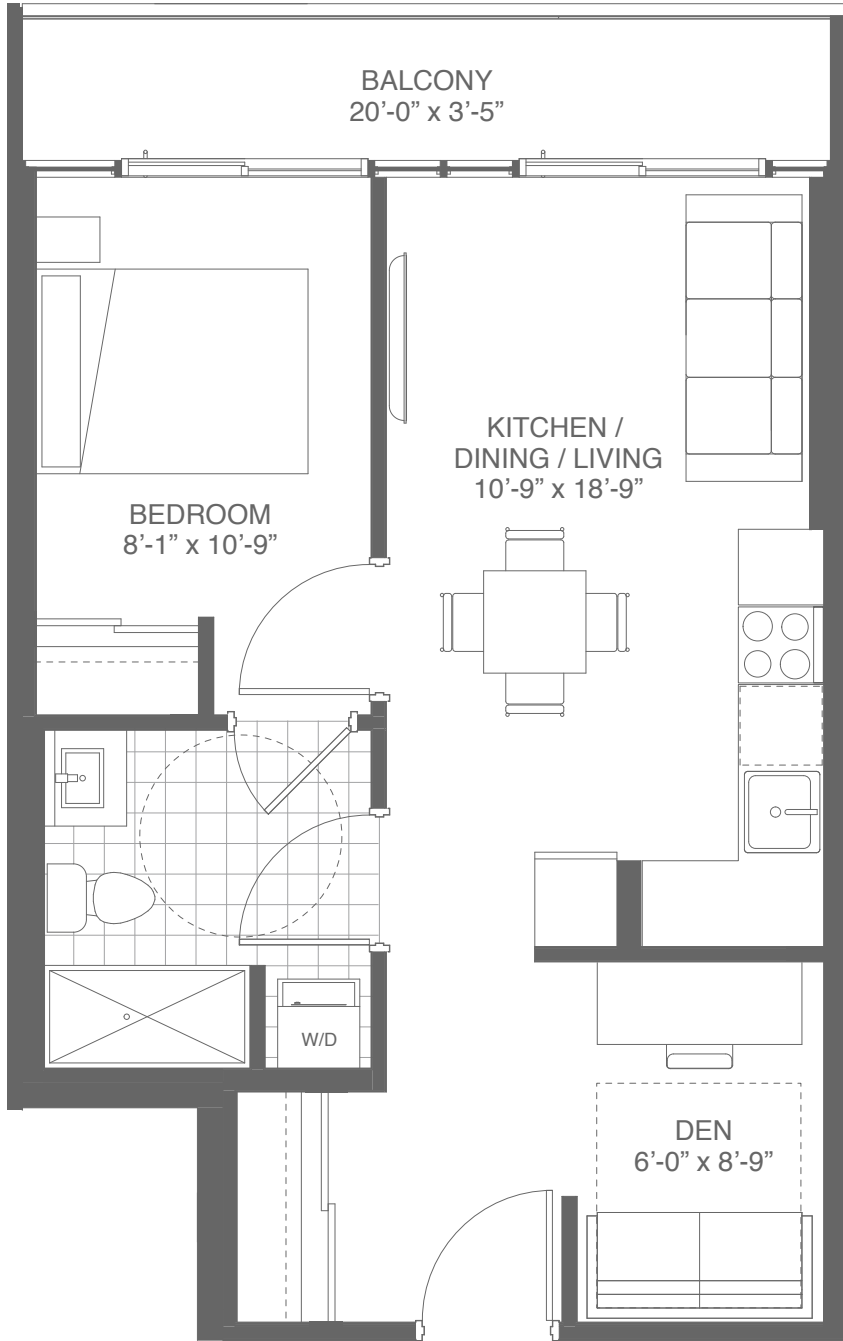

633

ONE BEDROOM + DEN [ ACCESSIBLE SUITE ]

SUITE 1B: 555 SQ.FT. BALCONY: 78 SQ.FT. TOTAL: 633 SQ.FT.

dtk  
condos

SUITE LOCATION

DUKE STREET EAST

Plans and specifications are subject to change without notice. Actual usable floor space may vary from stated floor area. Illustrations are artists concept only and may show optional features not included in base price. See sales representative for further information. E. & O. E.