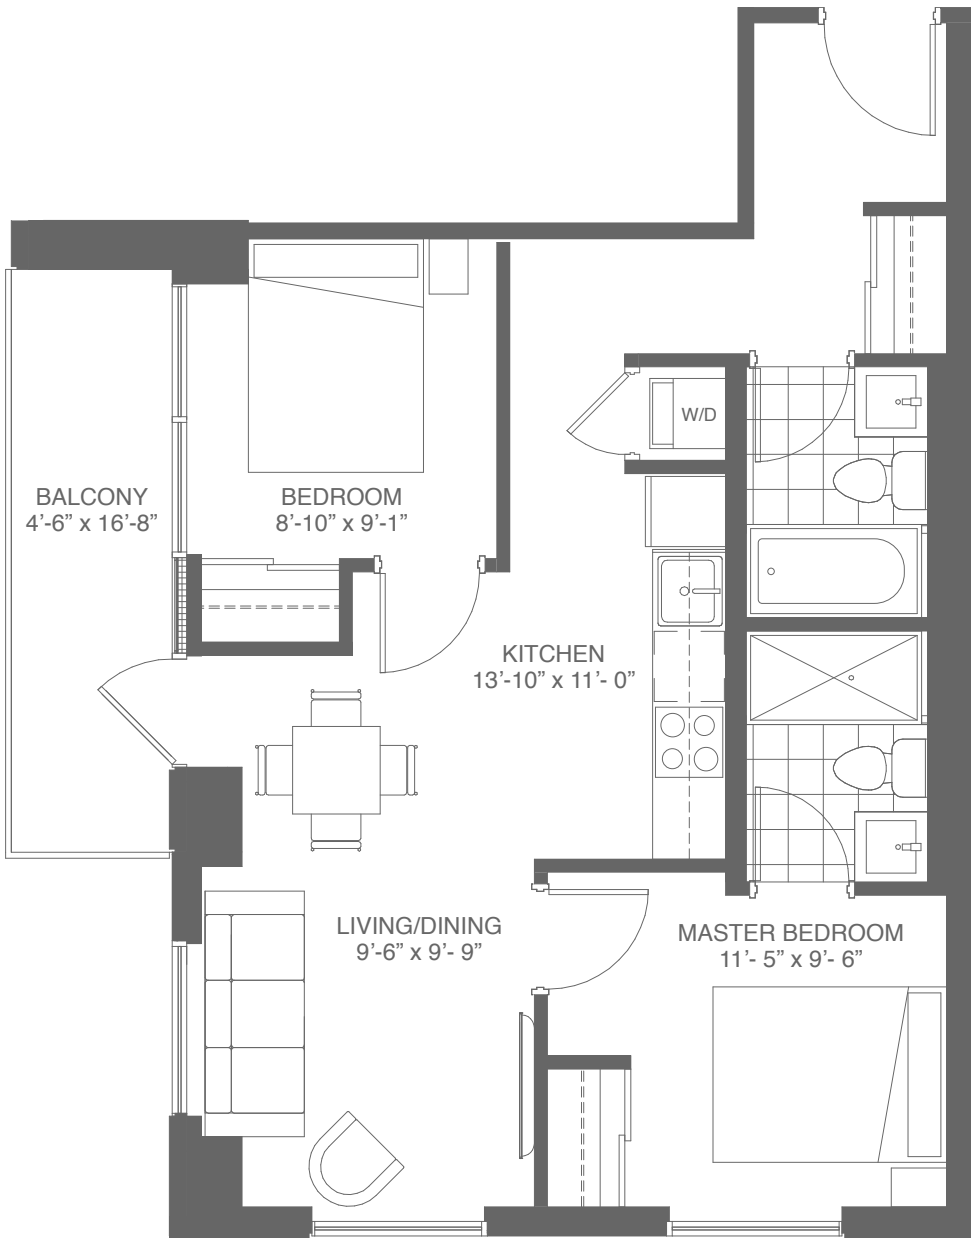

765

TWO BEDROOMS

SUITE 2A: 690 SQ.FT. BALCONY: 75 SQ.FT.* TOTAL: 765 SQ.FT.

dtk
condos

*BALCONY SIZES VARY BY FLOOR. SEE SALES REPRESENTATIVE FOR DETAILS

SUITE LOCATION

DUKE STREET EAST

Plans and specifications are subject to change without notice. Actual usable floor space may vary from stated floor area. Illustrations are artists concept only and may show optional features not included in base price. See sales representative for further information. E. & O. E.