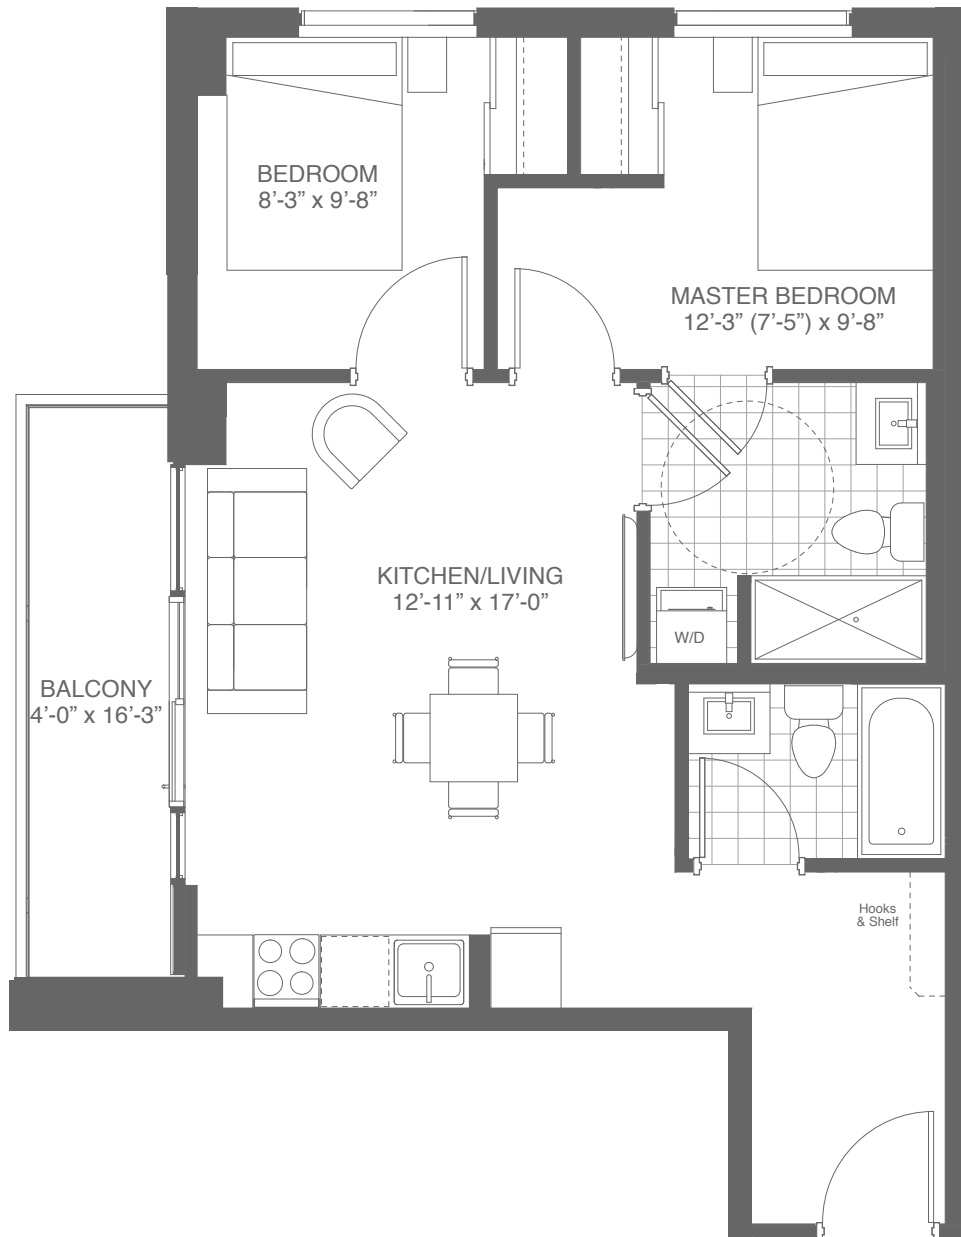

767

TWO BEDROOMS [ACCESSIBLE SUITE]

SUITE 2C: 692 SQ.FT. BALCONY: 75 SQ.FT. TOTAL: 767 SQ.FT.

dtk
condos

SUITE LOCATION

Plans and specifications are subject to change without notice. Actual usable floor space may vary from stated floor area. Illustrations are artists concept only and may show optional features not included in base price. See sales representative for further information. E. & O. E.