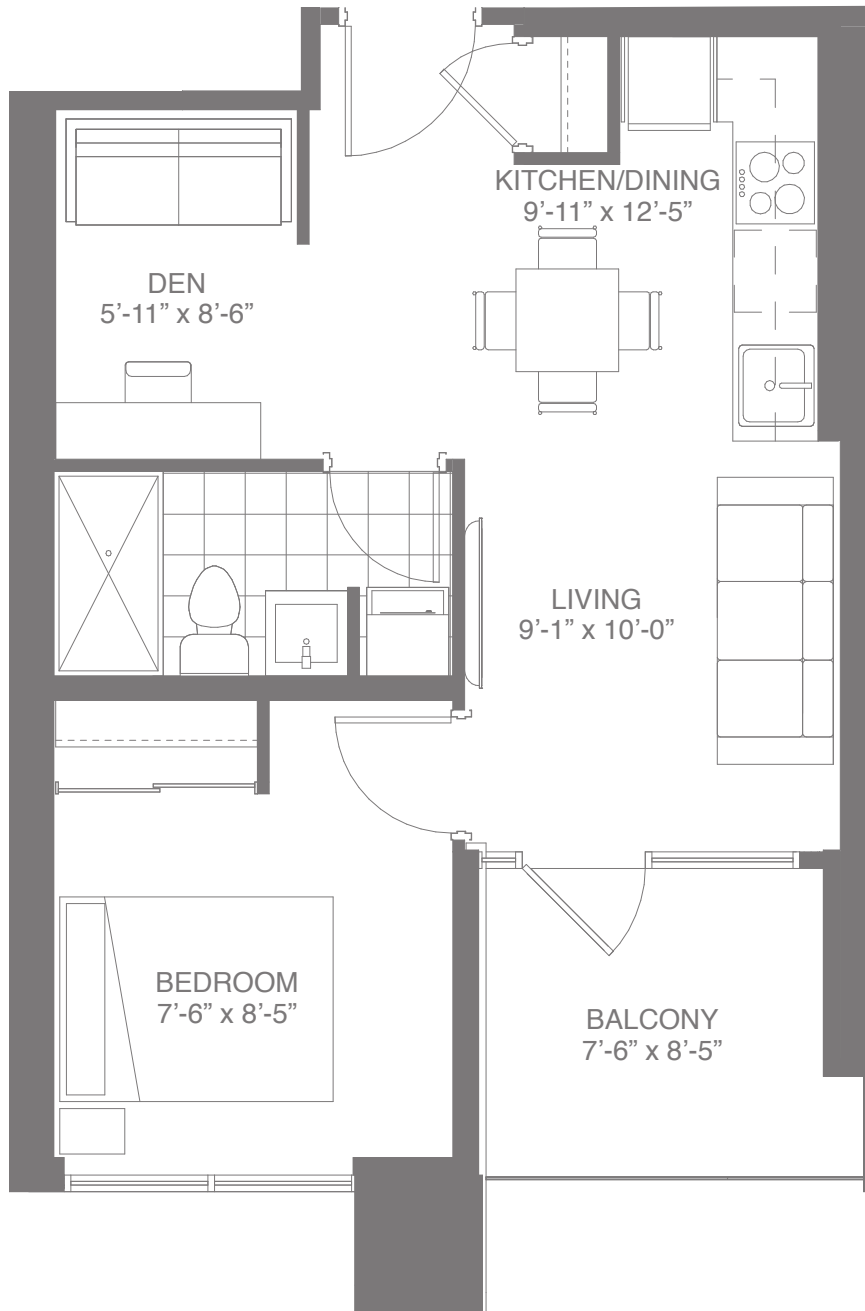

561

ONE BEDROOM + DEN

SUITE 11: 498 SQ.FT. BALCONY: 63 SQ.FT. TOTAL: 561 SQ.FT.

dtk
condos

SUITE LOCATION

DUKE STREET EAST

FREDERICK STREET

Plans and specifications are subject to change without notice. Actual usable floor space may vary from stated floor area. Illustrations are artists concept only and may show optional features not included in base price. See sales representative for further information. E. & O. E.