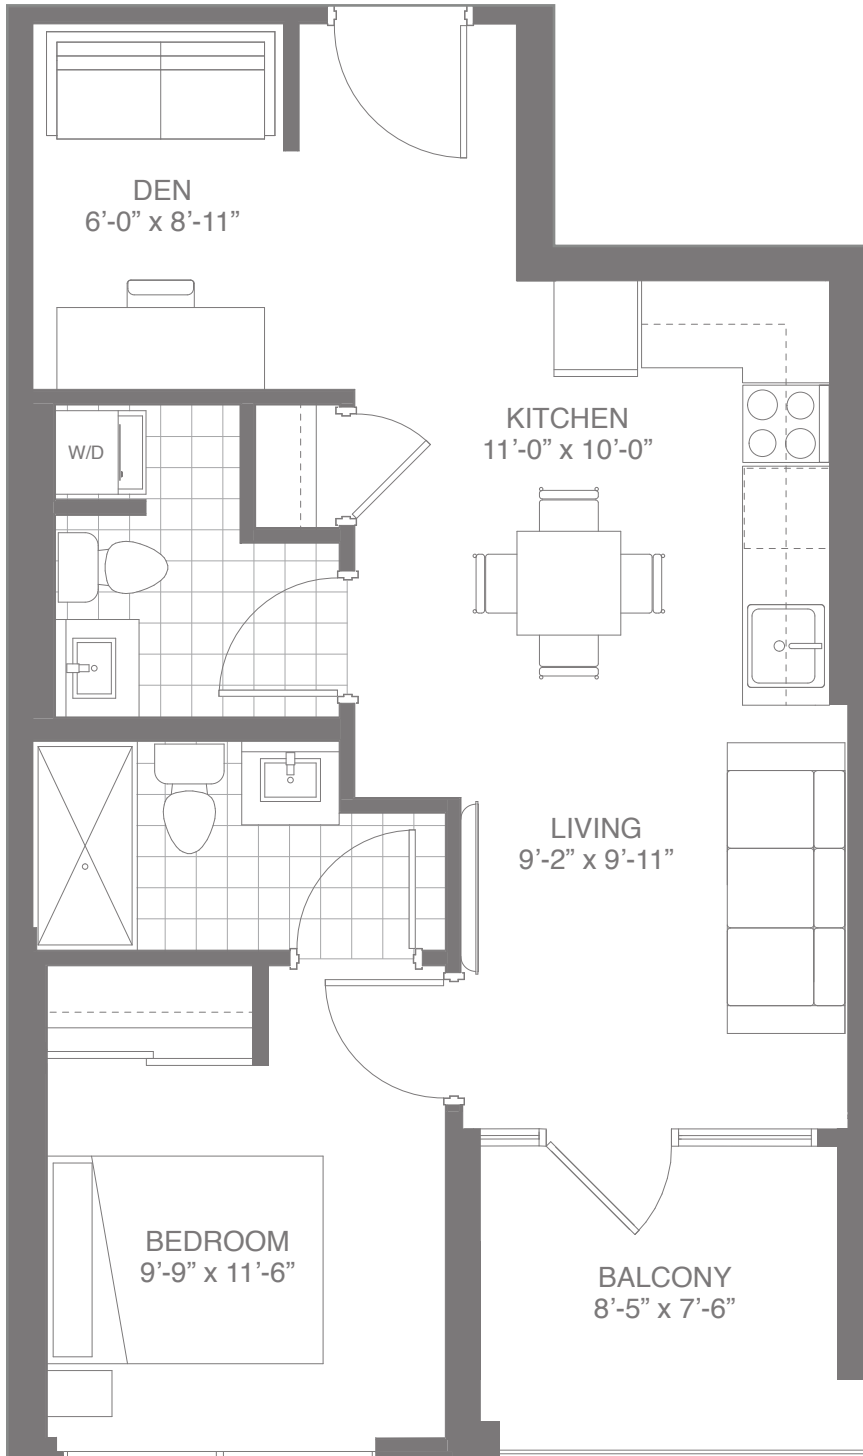

644

ONE BEDROOM + DEN

SUITE 1A: 581 SQ.FT. BALCONY: 63 SQ.FT. TOTAL: 644 SQ.FT.

dtk
condos

SUITE LOCATION

Plans and specifications are subject to change without notice. Actual usable floor space may vary from stated floor area. Illustrations are artists concept only and may show optional features not included in base price. See sales representative for further information. E. & O. E.