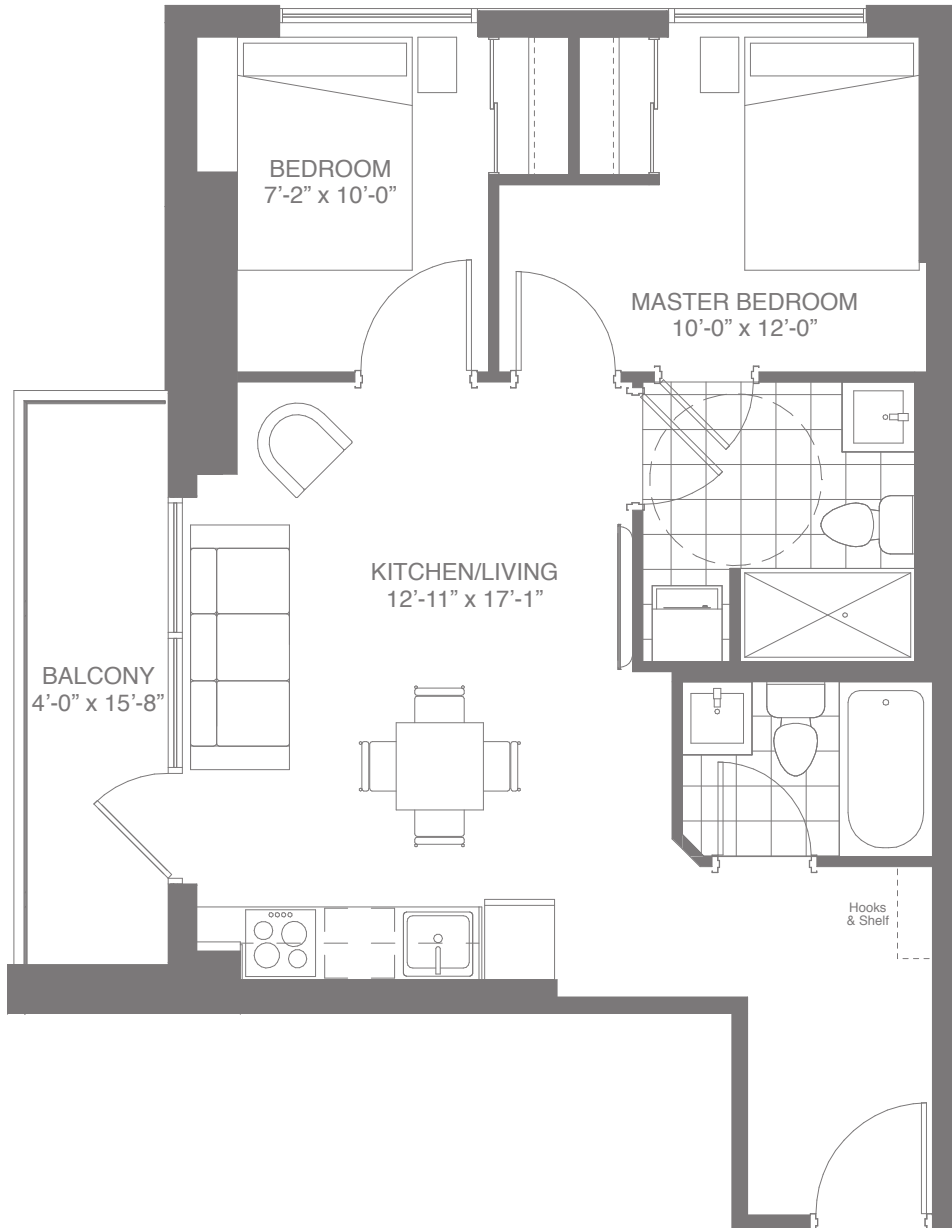

752

TWO BEDROOMS [ACCESSIBLE SUITE]

SUITE 2C: 690 SQ.FT. BALCONY: 62 SQ.FT. TOTAL: 752 SQ.FT.

dtk
condos

SUITE LOCATION

Plans and specifications are subject to change without notice. Actual usable floor space may vary from stated floor area. Illustrations are artists concept only and may show optional features not included in base price. See sales representative for further information. E. & O. E.