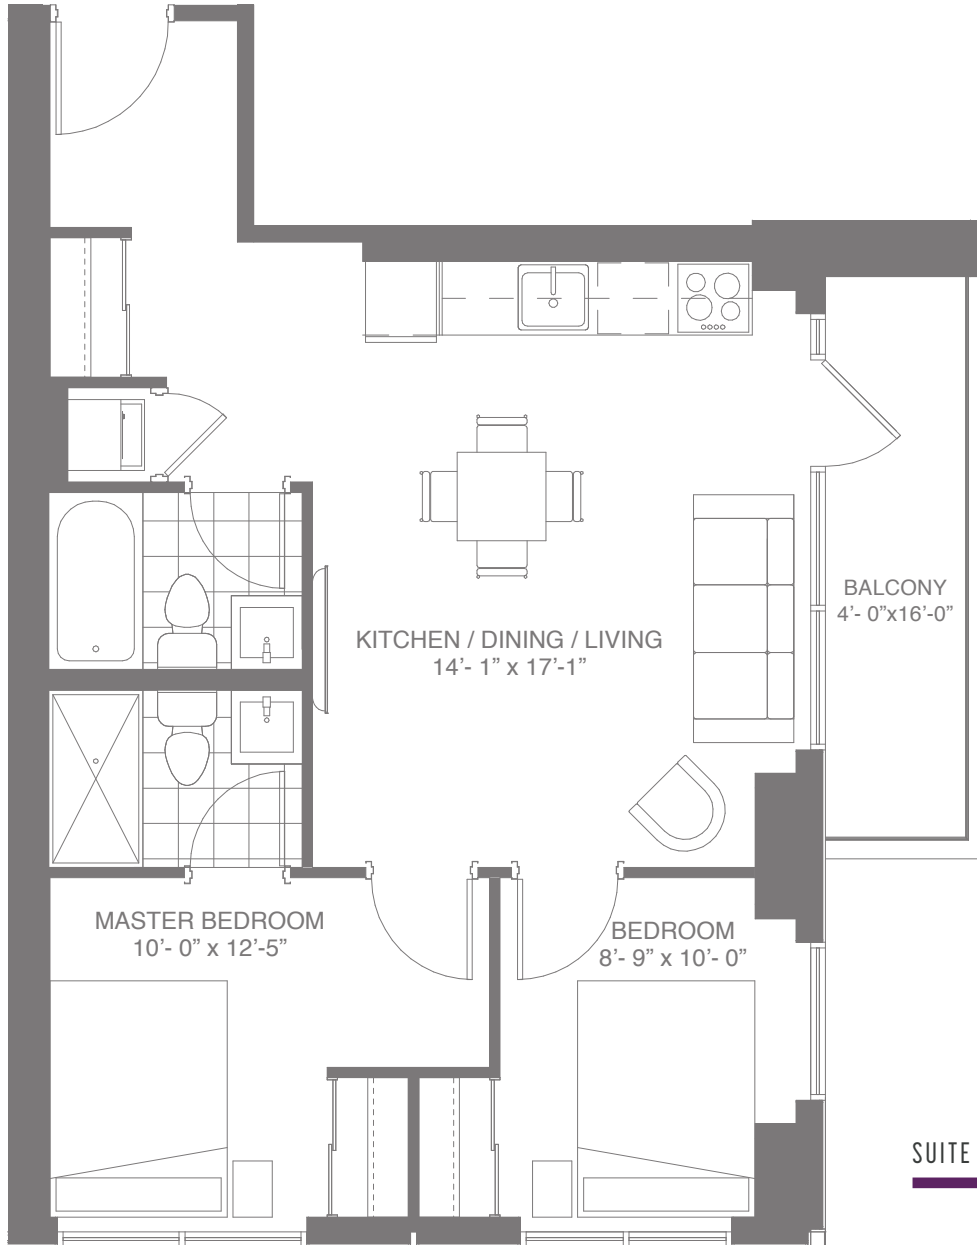

762

TWO BEDROOMS

SUITE 2B: 690 SQ.FT. BALCONY: 72 SQ.FT.* TOTAL: 762 SQ.FT.

dtk
condos

*BALCONY SIZES VARY BY FLOOR. SEE SALES REPRESENTATIVE FOR DETAILS

SUITE LOCATION

DUKE STREET EAST

Plans and specifications are subject to change without notice. Actual usable floor space may vary from stated floor area. Illustrations are artists concept only and may show optional features not included in base price. See sales representative for further information. E. & O. E.